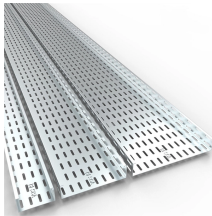

A trough cable tray is a type of cable management system designed to protect and support electrical, communication, or data cables in commercial, industrial, or data center installations.