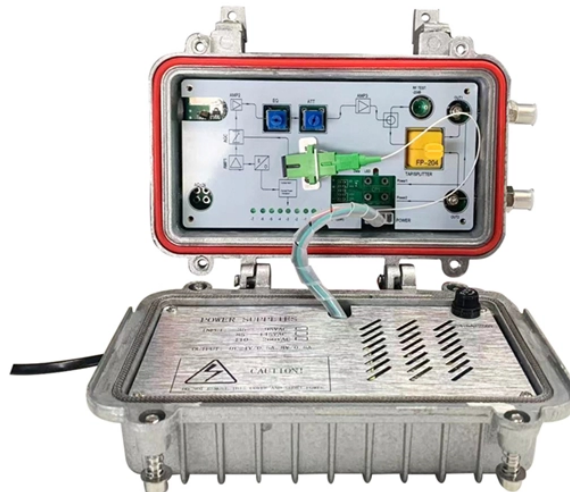

IDC Data Center Design and Construction

Overview

A well-planned data center can provide enterprises with efficient, secure, and reliable data storage and processing services. In this article, we delve into the entire process of data center design, construction, and operation, focusing on the underlying design. Effective and efficient data center installation is crucial for achieving a company's growth objectives, as capacity demand continues to rise at an average annual rate of 33%. Much of the organization's productivity, collaboration and communication relies on the center performing optimally. Your IT teams face a daunting challenge: build a modern data center architecture for your mission-critical environment – on time and on budget. IDCs from SHI helps you turn your complexities into easy wins: • Accelerate your time-to-market with end-to-end integration.