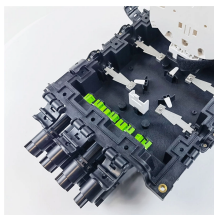

Each enclosure delivers dependable IP65-IP68 sealing for outdoor and industrial use, with options for plastic waterproof distribution box housings and DIN rail waterproof electrical distribution box ...