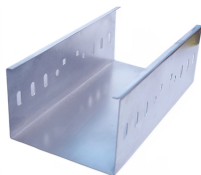

Designed for harsh environments, confined spaces, and power-restricted areas, these passive, flexible fiber optic bundles transfer images over distance, even without a direct line of sight, in both active ...

Explore CommScope's efficient and scalable fiber splice panels designed for seamless connectivity. Accommodating LC, SC, and MTP/MPO connectors, these panels are ideal for data centers, ...

Discover high-quality fiber optic patch panels from Foss – designed for flexibility, scalability, and easy installation in data centers and communication networks. Explore customizable panel solutions that ...

Legrand Fiber patch panels are engineered with installation efficiency and performance in mind, providing you with flexibility and the ability to efficiently install in any environment. Explore our line of ...