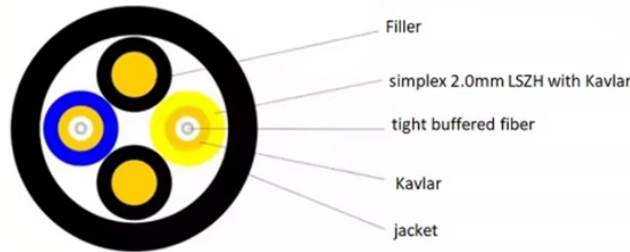

Imported Fiber Optic Fusion Tray

Imported Fiber Optic Fusion Tray

Amazon : fiber splice tray 12/24 Core Fiber Optic Splice Tray ABS Patch Panel Cassette for ODF/FTTH Fusion Splicing Closure with Shrinkable Cable Management 2Pack A-004-a

It is ideal for splicing OS1, OS2, OM1, OM2 and OM3/OM4 fiber to factory-terminated pigtails and is suitable for applications where fusion splicing yields installation time and labor cost benefits.

Fiber splice trays for Corning, PLP, AFL, Multilink enclosures. Holds fusion or mechanical splice sleeves. Coyote, Starfighter, Lite-Grip, Type 2S, 2R, 2M, 4A, 4R, 4S, and more.

Fusion splice trays organize and protect spliced fibers, ensuring secure management in enclosures and fiber distribution systems.

The 12-Fiber transparent fusion splice tray is ideal for fusion splicing single fiber. The see through cover and mylar insert enable easy viewing when visual fault locator (VFL) testing and verification is ...