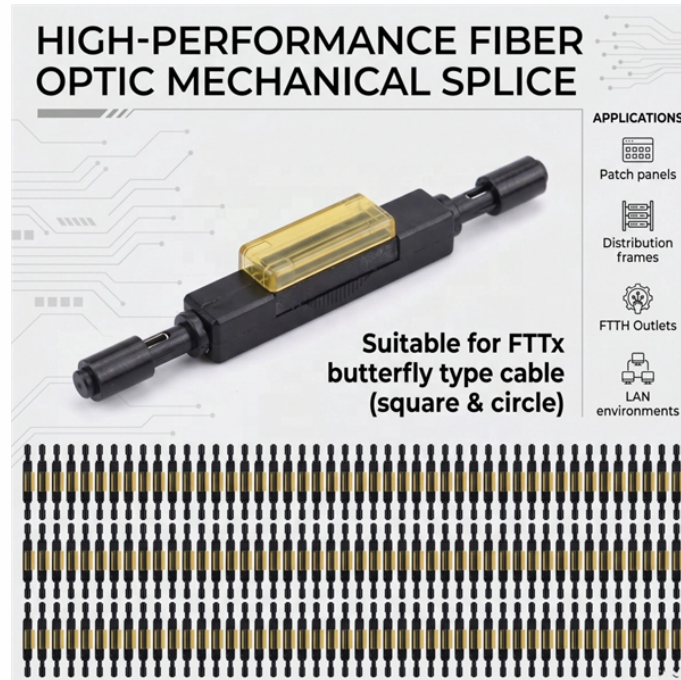

Imported Low-Loss Optical Cables

Imported Low-Loss Optical Cables

Get OM3/OM4/OM5 multimode and OS2 singlemode fiber optic patch cables with ultra-low insertion loss. Available in LC/SC/FC/MPO connectors to support 10G/40G/100G/400G applications. All ...

Ultralow Loss Single Mode Fiber Connectors/Patch Cables 0.07dB active aligned <0.07dB coupling loss \$107+ SKU: ULFC Regular Fiber Connectors/Patch Cables Armoured Duplex ODC Male-Fullax LC ...

OmniCable offers one of the industry's largest inventories of fiber optic cables and has launched a dedicated fiber program to support distributors in growing their fiber optics and communications ...