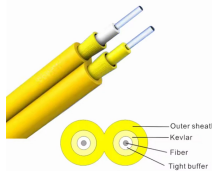

SD-WAN adalah layanan teknologi yang terintegrasi konektivitas Telkom. Melalui layanan ini, pelanggan antara lain dapat melakukan provisioning dengan mudah dan cepat, serta monitoring performansi ...