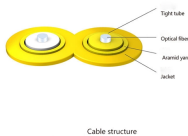

The Telecommunications Main Grounding Busbar (TMGB) is typically located in the telecommunications entrance facility — where the telecommunications cables enter the building and need to transition to ...