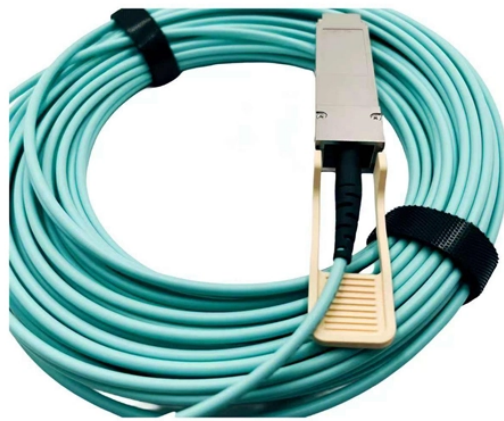

Indoor Distribution Box Finished Set

Indoor Distribution Box Finished Set

ATEK Distribution supplies professional-grade electrical boxes for residential, commercial, industrial, and government projects nationwide. As a certified SDVOSB with 28+ years of experience, we carry ...

COMtec Integrated Solutions, we are a leading manufacturer and vendor of cutting-edge Telecom infrastructure solutions, specializing in both Copper and Optical Fiber technologies.

Find your distribution enclosure easily amongst the 112 products from the leading brands (RITTAL, BOPLA, ROSE, ...) on DirectIndustry, the industry specialist for your professional purchases.

Constructed from high-quality cold-rolled steel and finished with a durable powder coating, this enclosure provides excellent protection against dust, dirt, and mechanical impacts.

This versatile material ensures our products are lightweight yet robust, providing reliable protection for electrical systems in both industrial and residential settings. Choose VIOX for distribution boxes that ...