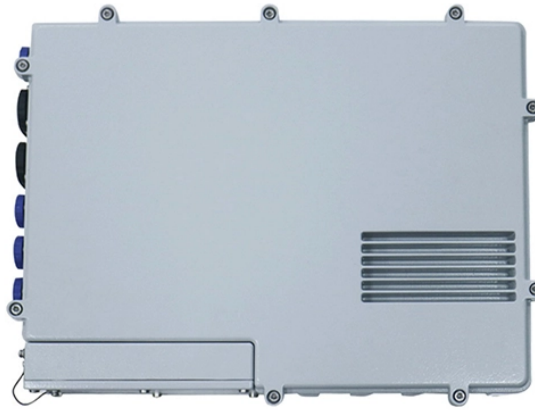

## Indoor Multimode Fiber Optic Models

## Indoor Multimode Fiber Optic Models

Pre-terminated Fiber Optic Cable Assembly with your choice of connectors - custom made in Melbourne, Florida 12 Fiber MPO/UPC Standard Male to (x12) LC/UPC - 50/125µm Multimode OM5 - Micro ...