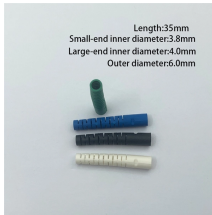

Here, E-abel's enclosures combined with Weipu's connectors provide a complete solution: the enclosure ensures safety and environmental protection, while the connectors secure ...