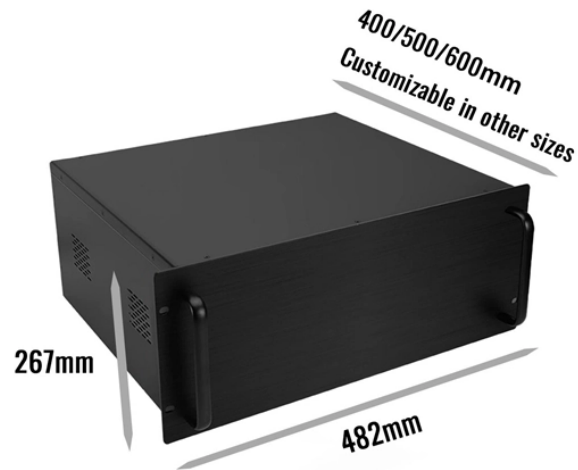

Industrial Site Power Distribution Box

Industrial Site Power Distribution Box

Leviton portable outlet boxes provide durable, flexible power distribution for commercial and industrial jobsites, maintenance operations, and temporary power needs.

SAFE AND RELIABLE: This power outlet box comes with 4 NEMA 5-20 IP44 waterproof sockets. Each socket is protected by a circuit breaker to ensure the safety of the electrical equipment used in each ...

Choose from our selection of power distribution boxes in a wide range of styles and sizes. Same and Next Day Delivery.

These high-performance electrical distribution boxes come equipped with multiple blue plug sockets, making them ideal for efficient power distribution in the most demanding industrial environments. ...