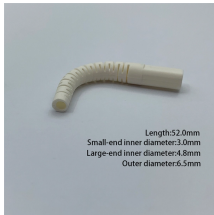

Maisvch is a leading manufacturer of industrial networking products, including rugged Ethernet switches, gateways, routers, media converters, serial/fieldbus devices.

Discover our range of products in Industrial Communication Devices: Uni-Telway, Industrial Ethernet Diagnostic Software, CANopen, Modbus, Connexium Industrial Firewalls, Modicon ...