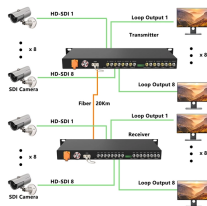

Industrial Switch Communicator

Industrial Switch Communicator

Industrial communication switches are network devices that manage the flow of data within an industrial Ethernet or fieldbus system. Designed to withstand extreme temperatures, vibration and electrical ...