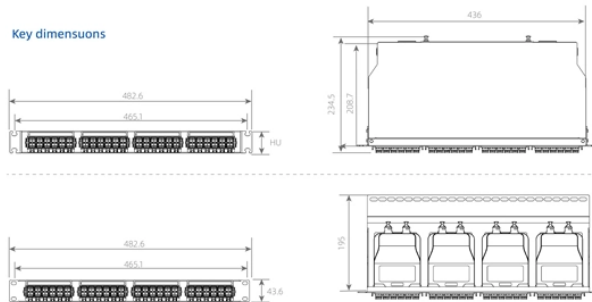

Industrial Switch Control Card

Component Diagram

Key dimensions

Industrial Switch Control Card

They are built to exceed the specifications of commercial switches with industrial safety certification and approval for hazardous locations, making them ideal for use at sites with harsh environmental ...