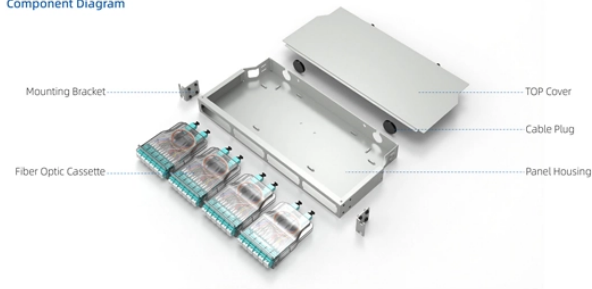

Industrial Switch Control Card

Component Diagram

Key dimensions

Industrial Switch Control Card

They are built to exceed the specifications of commercial switches with industrial safety certification and approval for hazardous locations, making them ideal for use at sites with harsh environmental ...

WAGO's switch portfolio provides scalable Ethernet network infrastructure with excellent electrical and mechanical performance. These rugged devices are designed for industrial use and are fully ...

Industrial switches are available with a protection class of either IP67 for mounting directly in the field or on the machine, or IP20 for installation in the control cabinet.

Available as cards compliant with CMOSS/SOSA and OpenVPX standards. These ultracompact and expandable ruggedized switches are made for custom networking solutions, with support for 2 10-GE ...

Even the quickest technician will be amazed at how cleverly, easily and quickly the Industrial Ethernet switches can be installed in the control cabinet. A clever and sustainable packaging concept that ...