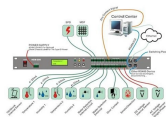

# **Industrial Switch Remote Touch Screen**

## Industrial Switch Remote Touch Screen

[MULTIPLE CONNECTION METHODS] It supports WiFi and HDMI connection, easily connects to a variety of devices, install and update various apps anytime, anywhere with CMS Remote Publishing ...

It features a durable, high-performance touch display tailored for industrial environments. The display also offers the popular 16:10 aspect ratio and showcases the modern look and feel of the ...

All of our Industrial Touch Screen Display Monitors are tested and certified for vibration resistance, impact resistance, extreme temperature resistant, dust resistant and waterproof certified IP67 making ...

Offer intuitive control interfaces, enabling precise and efficient control of robotic arms. With real-time monitoring and remote access capabilities, they enhance productivity and ensure safety in industries ...