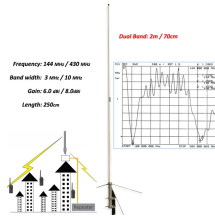

CTC Union offers a full spectrum of products, including IEC61850-3 Layer 3 10G Ethernet Switch, Industrial Ethernet, PoE, EN50155 and E-Mark certified switches. CTC Union's goal is to provide ...