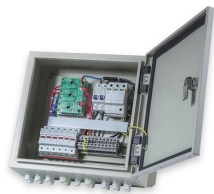

Industrial plug temporary distribution box

Industrial plug temporary distribution box

Choose from our selection of temporary power distribution boxes in a wide range of styles and sizes. Same and Next Day Delivery.

Temporary power distribution boxes and carts serve as hubs to connect electrical loads and have multiple outlets to distribute power. Also called power spider boxes, they provide temporary power for ...

Keep your job site running smoothly with our selection of power distribution centers.

Easy to transport and set up, our spider boxes meet industry safety standards, ensuring a dependable power source for any temporary setup, enhancing operational efficiency and safety.

Power Distribution Box, Includes: (1) Twist-Lock 30A 125/250V Power Inlet, (8) 20A 125V 5-20R Power Outlets and (2) 20A 125V 5-20R GFCI Power Outlets. Category: Temporary Power Distribution Boxes.

Browse power distribution boxes with circuit breaker protection and multiple outlet configurations. Shop durable solutions for construction and emergency use.