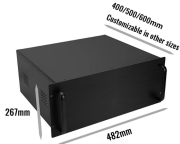

Cable trays typically have lower material and installation costs. Studies show up to a 30% reduction in combined material and labor costs compared to Electrical Metallic Tubing (EMT).