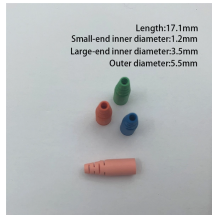

This document provides a reference for how advanced solutions can be used to support the design and implementation of a power distribution and monitoring system for a data center.