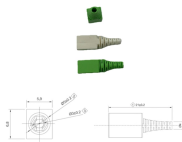

Tested at every stage of the process, Wire Mesh Cable Tray has performed in a wide variety of applications, from heavy power cable pathways on oil drilling platforms to solar applications to ...