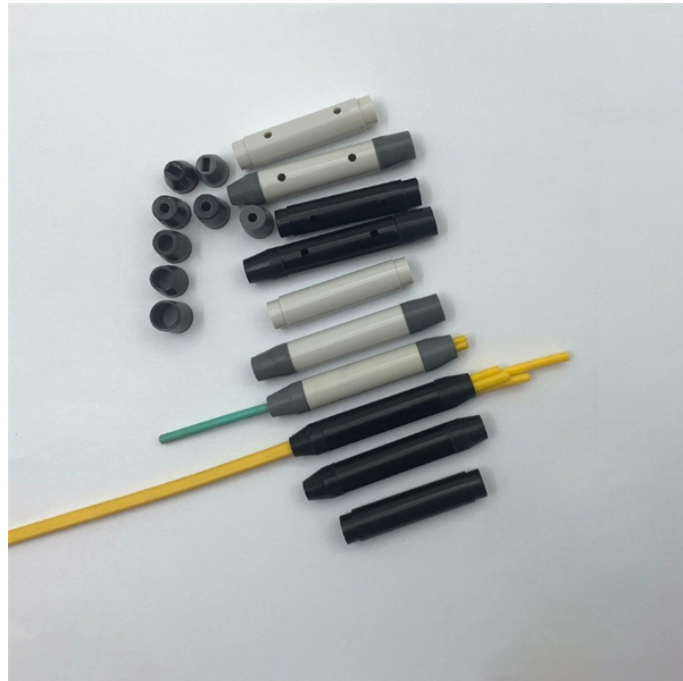

Installation Solution for Iraqi Aluminum Alloy Cable Management Frame IK10

Installation Solution for Iraqi Aluminum Alloy Cable Management Fr

The Cable Tray Institute is making available the current edition of this practical guide for the proper installation of aluminum or steel cable tray systems. These guidelines will be useful to engineers, ...

Integra's IK10-rated polycarbonate enclosures are engineered to deliver protection you can count on. No matter the application or installation, our enclosures provide the toughness and reliability your ...

MC performance. Fortunately, the cable management systems often form the ground (zero potential) automatically, if they are installed correctly. Therefore, the cable management systems perform as ...

This article explains how IK ratings work, the relationship between cover glass thickness and impact resistance, and how to design a custom IK10-rated display for your industrial application.