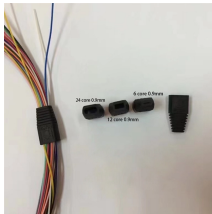

Below is the detailed cable tray installation method statement not only for cable tray but also applicable for GI ladder and trunking for indoor and outdoor applications and in service rooms like pump rooms, ...