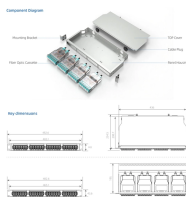

The NEXTFRAME® Ladder Tray is available in popular gray and black finishes to complement equipment in any data center. The complete NEXTFRAME® Ladder Tray system features a broad ...