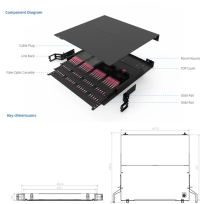

This article will delve into the various auxiliary materials and accessories essential for effective cable tray installation, drawing insights from ...