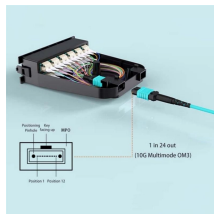

Wire Mesh Cable Tray Installation Guide | Step-by-Step Tutorial Welcome to our wire mesh cable tray installation tutorial! In this video, we'll walk you through the entire process of installing ...