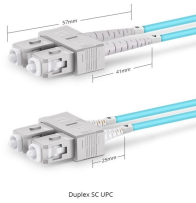

Securely install a weatherproof junction box for exterior lighting. Learn critical steps for water exclusion and code safety.