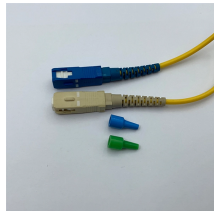

We would be more than happy to solve your problem and question, please arrange your appointment with us.