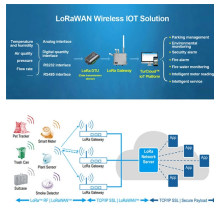

Seal cable penetrations with our modular firestop solutions, designed to create water-, smoke- and gas-tight barriers in energy and industry projects both onshore and offshore.

This document shows and explains the procedure and detailed installation method statement not only for cable tray but applicable for GI ladder and trunking for indoor and outdoor applications and in service ...

We are experienced in providing electrical solutions with emphasis on explosion proof electrical equipment for use in hazardous areas in the oil and gas industries, as well as heavy industries and ...