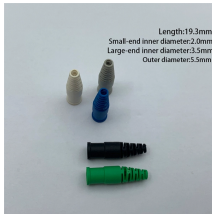

See professionally prepared estimates for electrical box remodeling work. The Homewyse electrical box remodeling calculator uses industry-standard methods and up-to-date cost data to deliver realistic ...

XL-21 power distribution box is divided into two types, The cabinet heights of 1700mm and 1800mm are common type (P type), the cabinet is installed independently, and the top can be ...

Typical cost ranges for replacing a distribution box or service panel in the United States vary widely based on panel size, amperage, labor, and whether a full service upgrade is needed.