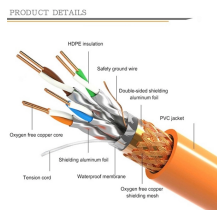

Explore the complete breakdown of distribution box costs, including safety features, scalability options, and operational benefits. Learn how to maximize your investment in electrical distribution systems.

Junction box costs range from low-price indoor models ($10-$60) to weatherproof units ($70-$450), with installation averaging $100-$300 depending on location and materials.

This guide covers cost, price ranges, and practical budgeting for standard electrical box installation projects. Cost and price details focus on realistic estimates to help plan a budget.