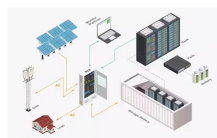

The Intellinet Network Solutions 19" Intelligent 8 Port PDU provides your system-critical devices with steady power, monitors current-voltage levels and keeps track of environmental temperature and ...