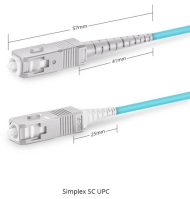

Intelligent Monitoring PDU Switch

Explore different PDU types used in data centers, including basic, metered, monitored, switched, and intelligent PDUs. Learn features, benefits, and top suppliers.