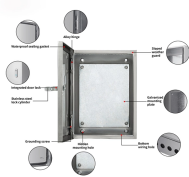

Explore a diverse selection of Intelligent PDUs, including Enlogic PDUs, tailored to suit your unique requirements. From basic monitoring to advanced metering and switching capabilities, Enlogic PDUs ...