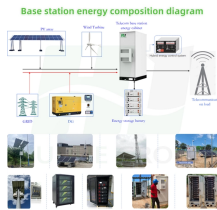

Intelligent Power Distribution Units - Switched, Metered & Monitored PDUs for Data Centers, Telecom, and Industrial applications. Remote power control, real-time energy metering, SNMP/Modbus ...