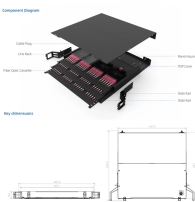

The series includes the T1700X-16TS Full 10-Gigabit Smart Switch and the T1700G-28TQ Gigabit Stackable Smart Switch with 10G Uplink, which both provide high levels of performance, scalability, ...