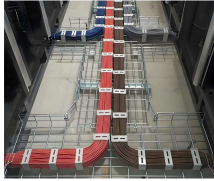

This comprehensive guide explores the technical requirements, design considerations, and best practices for implementing junction boxes in wind turbine power distribution systems.

China Circuit Breaker, Power Distribution Cabinet & Box, Switchgear, offered by China manufacturer & supplier -South China Intelligent Electrical Technology Co.,Ltd., page1