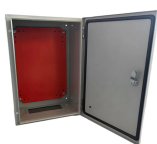

Fiber optic terminal box is used for fiber optic cable distribution, the fusion of optical cable and pigtail, and the storage and protection of the fiber. It is suitable for the direct and branch connection of the ...

FBR-11606 Fiber-Optic Distribution Box, 6-Core is a high quality product by Bud Industries used for electronic enclosure applications.

The fiber optic distribution box accommodates up to 6 core fibers and supports outdoor applications within FTTH network system. The type of installation for 6 core distribution box is wall-mounted. The entry ...

The fiber optic distribution box accommodates up to 6 core fibers and supports ...

1in/6out ports wall-mounting Distribution Box for FTTH network. With SC/LC adapter installation.

Leading telecommunications company in Iraq since 2003. Expert in networking equipment, wireless solutions services.