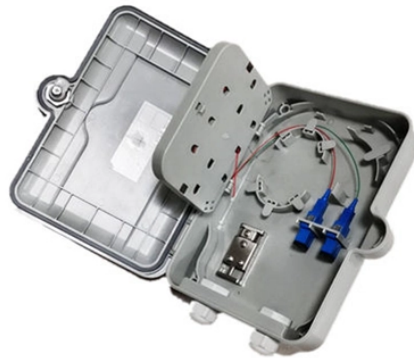

## Ireland Cable Tray Series

Schneider Electric mesh trays provide versatility and simplicity. Their design enables easy direction changes in the track without using any accessories, reducing the number of components and ...