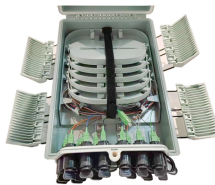

The past few years we are following Irish & UK contractors into mainland Europe for commercial projects especially Cloud / Hyperscale / Data Centres but also large distribution centres for the International ...