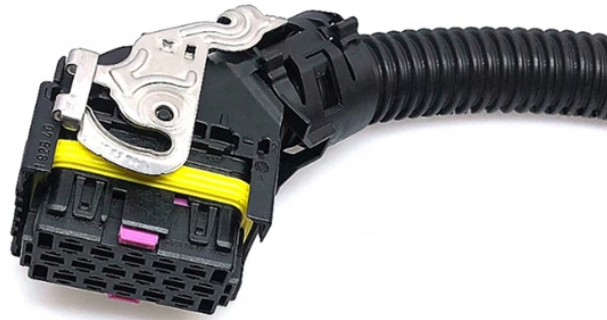

Iron pipes for cable trays

Iron pipes for cable trays

	<p>These are the most corrosion-resistant tray systems we offer for routing cable and hose in configurations such as curves, slopes, and tees. Cut, bend, and connect the wire mesh trays.</p>
	<p>Cablofil is the global gold standard for total cable management. Explore the one-stop shop for innovative, fast, and dependable cable management systems including wire mesh tray, ladder cable ...</p>
	<p>The Ladder Tray features light, rugged, tubular steel construction. It is designed for mechanical support and strain relief in long runs of cable and creates a smooth gradual bend for cable. Rail and stringer ...</p>
	<p>We offer a full line of tube clamps and pipe clamps along with the hardware to match your needs. Widely deployed in power generation, petrochemical, food processing, and semiconductor manufacturing, ...</p>
	<p>Our wind certification report provides you with list of acceptable B-Line series cable tray supports, fittings and covers based off of the environmental conditions, cable loading, and type of cable tray in your ...</p>

Explore all types of cable trays—ladder, perforated, basket, solid, and channel. Learn their uses, materials, pros, cons, and key differences.

We supply and export IBR Certified or Non-IBR material as per client requirements. We also export IBR Certified or Non-IBR Pressure Reducing Station, Flexible Hose, Valves & Strainers etc. as our ...

These fittings help in maintaining support of the cable tray system. Shop Graybar's collection of cable tray and fittings to find exactly what works for your job.

Choose from our selection of cable trays, including over 850 products in a wide range of styles and sizes. Same and Next Day Delivery.