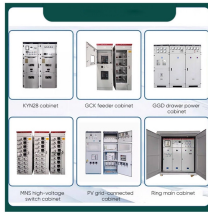

Choose from our selection of cable trays, including over 850 products in a wide range of styles and sizes. Same and Next Day Delivery.