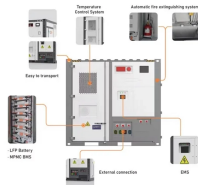

SFP modules are removable, standardized optical transceivers that enable modular media deployment. They convert signals between electrical and optical media and can support ...