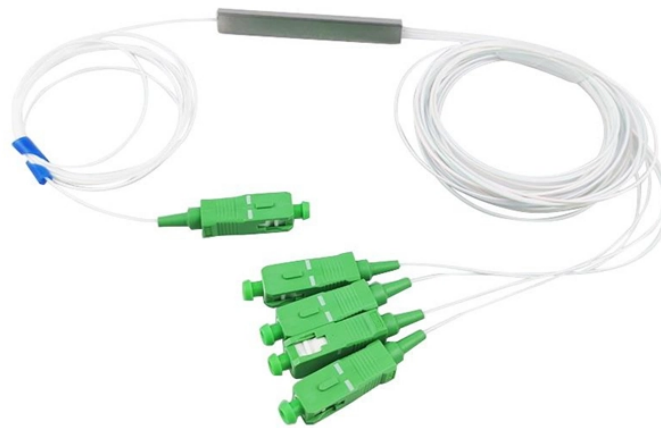

Israel Fiber Optic Distribution Box 8 cores

Overview

Fiber optic Internet can be easily distributed to customers thanks to the CAROL 8 CORE fiber optic box. The CAROL fiber optic box serves as an end point to distribute the fiber to end customers. We can lead the FTTH network to each customer. The 8 core optical branching box is produced and developed by our company completely, and the product's performance in accordance with the industry standard requirements. It's mainly used in FTTH access system terminal link. In addition, it. Maximum capacity: 8 SC simplex, 8 LC duplex. The 8 port Fiber Distribution Box is sturdy in structure, lightweight in size, and easy to install.

Israel Fiber Optic Distribution Box 8 cores

A wide variety of 8 cores fiber optic distribution box options are available to you, such as wifi, wireless lan and wired lan.

The 8-core outdoor fiber optic distribution box provided by OTRANS can effectively improve the stability and security of network transmission, and is widely used in various scenarios such as FTTH ...

The 8 port Fiber Distribution Box is sturdy in structure, lightweight in size, and easy to install. It can be installed on walls or utility poles, and its waterproof cover ...

Fiber optic terminal box is used for fiber optic cable distribution, the fusion of optical cable and pigtail, and the storage and protection of the fiber. It is suitable for the direct and branch connection of the ...

The box made of high strength PC plastic alloy injection molding, which has good sealing and aging resistance. In addition, it can be hanging on the wall outdoors or indoors to install and use.

Fiber optic Internet can be easily distributed to customers thanks to the CAROL 8 CORE fiber optic box. The CAROL fiber optic box serves as an end point to distribute the fiber to end customers. We can ...