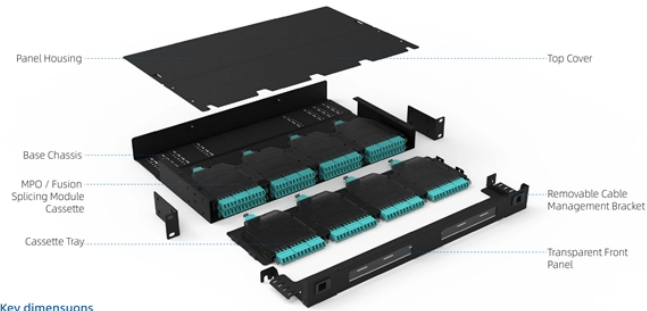

GDR Telecom Site Energy Systems

Italian ODF patch panel 2-core

Component Diagram