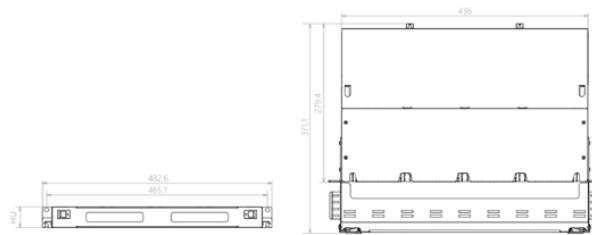

## Italian ODF patch panel 2-core

Component Diagram

Key dimensions