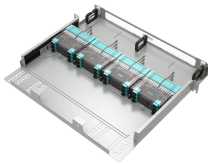

Each enclosure delivers dependable IP65-IP68 sealing for outdoor and industrial use, with options for plastic waterproof distribution box housings and DIN rail waterproof electrical distribution box ...