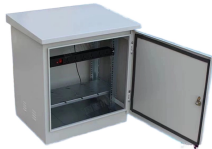

We offer a wide range of 1-24 core FDB boxes and ODF cabinets for indoor/outdoor FTTX deployment. Durable, IP65 rated, and easy to install. Browse our models and get a wholesale quote.

TMT GLOBAL provides high-quality odf 24 core wall Mounted Optical distribution Frame multimode OS2 multimode OM2 OM3 OM4 fiber optic equipment for use in various industrial and building automation ...

FTTH 24 core fiber terminal box is suitable for the distribution and terminal connection for various kinds of optical fiber system, especially suitable for mini-network terminal distribution, in which the optical ...

The 19" standard cabinet installation rack is equipped with an integrated unit box for optical fibre fusion and distribution, with safe and reliable optical fibre connection.

24 core optic distribution boxes, close to \$1 each, CE certified, FTTH compatible, available from 1 unit. Large volumes available, ideal for resale and distribution. Fiber optic splice box with midspan port, ...

A high-capacity 24-core fiber distribution box (320x240x100mm) for secure wall or pole mounted FTTH networks.

We offer a wide range of 1-24 core FDB boxes and ODF cabinets for indoor/outdoor FTTH deployment. Durable, IP65 rated, and easy to install. Browse our models ...