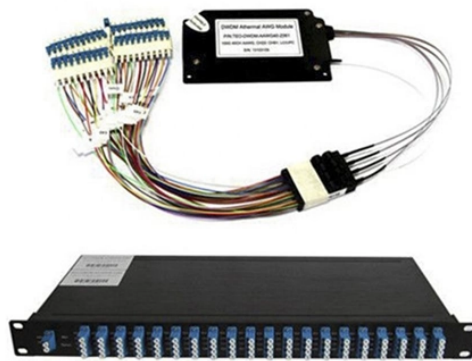

Ivory Coast Long-Distance Optical Cable OS2

Ivory Coast Long-Distance Optical Cable OS2

OS2 LC to LC Single Mode Duplex Fiber Optic Patch cable facilitates connectivity across 100G networks. It supports Coarse Wavelength Division Multiplexing (CWDM) across an extended ...

For long distances (kilometers), OS2 is the clear choice. For shorter to medium distances (up to a few hundred meters), multimode fiber (OM2 to OM5) offers a cost-effective solution.

OS2 single mode fiber optic patch cables with Plenum OFNP-rated jackets are engineered for safe, long-distance data transmission in network environments where both performance and fire safety are ...

100G OS2 Single-Mode Fiber Cables are the highest performing fiber optic cables currently available, with further distances than multimode specifications. OS2 fiber can transport data at 100G for up to ...