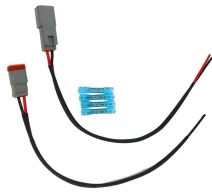

Explore the differences between OS1, OS2 (single-mode) and OM1, OM2, OM3, OM4, OM5 (multimode) fibers. Learn their speeds, distances, and ideal uses for data centers and telecom networks.

OS2 is the standard for long-range networking. The cables can carry signals up to 200 km, and they can achieve transmission rates in excess of 10Gbps. The purpose of OS2 fiber cabling is to do work that ...