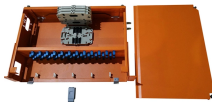

The Ixia Flex Tap provides reliable continuous visibility of network traffic to support performance and security with no network performance degradation or disruption. The design of the Flex Tap is ...

Its 70:30 split ratio feature allows for efficient monitoring and management of network traffic, ensuring that performance is maintained. Designed with versatility in mind, the Ixia Flex Tap features LC multi ...