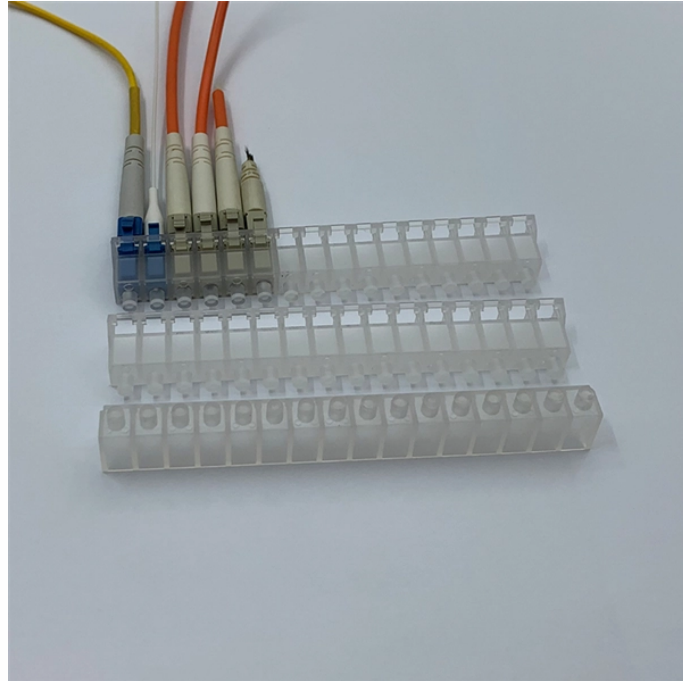

JDP type distribution box

JDP type distribution box

Use the table below to quickly identify which distribution box type best matches your application: This type of distribution box is typically used downstream of a main breaker. The line ...

A commonly used distribution box contains doorbells, earth leakage devices, timers, or contact breakers. However, the distribution boxes have several sizes and designs suitable for ...

Junction boxes are ideal for complex wiring, joint boxes are designed for smaller, simpler splicing tasks, and distribution boxes are key for managing electrical power distribution to various ...

What's the difference between a distribution box and a sub-panel? A distribution box typically refers to the main electrical panel that receives power from the utility service. A sub-panel is ...

The Distribution Junction Box is an advanced electrical terminal block designed to provide secure and efficient power distribution, particularly for copper and aluminum conductors. It enables a clean, ...

Learn what a distribution box is, its types, and how to choose the right one for your project. Includes clear examples and expert tips.

Plastic Electrical Box, also known as a consumer control unit or electricity control unit. It is a device that is a type of distribution board that helps in protecting cables from overload and then damage or ...