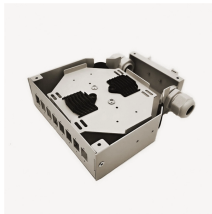

In the distribution box, commonly known as the distribution board or breaker panel, you'll find several critical components responsible for managing and distributing electrical power ...