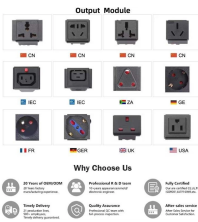

JDP type distribution box

JDP type distribution box

Use the table below to quickly identify which distribution box type best matches your application: This type of distribution box is typically used downstream of a main breaker. The line ...

A commonly used distribution box contains doorbells, earth leakage devices, timers, or contact breakers. However, the distribution boxes have several sizes and designs suitable for ...

Junction boxes are ideal for complex wiring, joint boxes are designed for smaller, simpler splicing tasks, and distribution boxes are key for managing electrical power distribution to various ...

What's the difference between a distribution box and a sub-panel? A distribution box typically refers to the main electrical panel that receives power from the utility service. A sub-panel is ...

The Distribution Junction Box is an advanced electrical terminal block designed to provide secure and efficient power distribution, particularly for copper and aluminum conductors. It enables a clean, ...