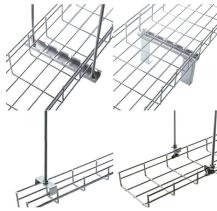

We exclusively offer US Tray cable tray solutions. US Tray is the go-to ladder cable tray manufacturer known for high quality, trusted products made in America. US Tray is well-known by industry experts ...