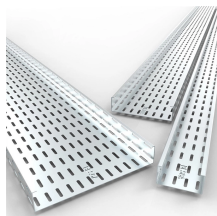

Start designing with cable trays by Chalfant Manufacturing today! Find out more about our products and systems for a wide range of applications.