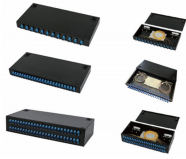

I chose the concealed version. after the distribution box is embedded in the wall, the entire space looks neater and more beautiful. My friend chose the surface-mounted model, which is hung directly on the ...