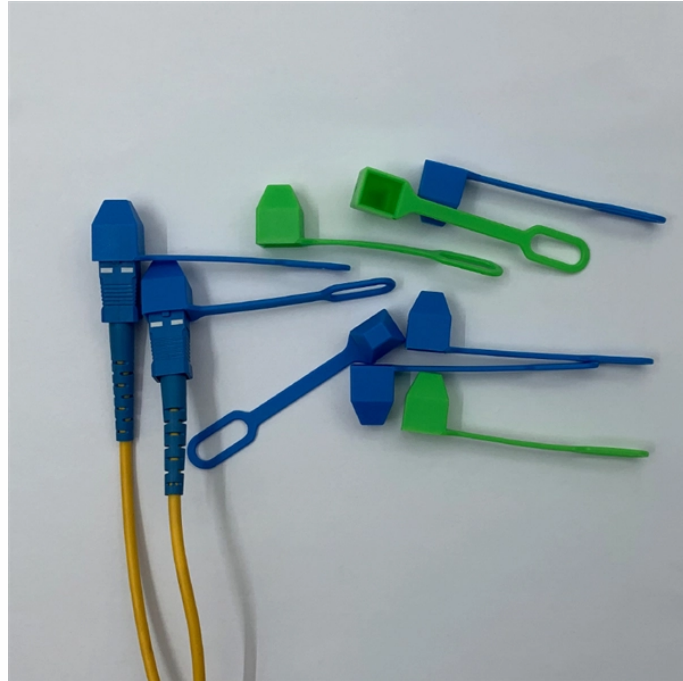

Jumper nut for distribution box

Jumper nut for distribution box

Hot line tools are designed to allow electric linemen to perform maintenance on high voltage power lines while energized. These tools should only be used by properly trained professionals.

Discover our selection of Jumpers, Load Pick-Up & Load Break products. Our product experts are here to assist you. Get in touch with our team now.

Distribution Block Jumper Bar to connect consecutive and nonconsecutive terminal blocks with the same spacing.

Junction blocks are available in various thread sizes and lengths. Lock washers and nuts are included with each block. Pass-through junction blocks have high ...

As mentioned before, a jumper is a conductor that is used to connect two or more points in an electrical circuit. [1m:6s] Jumpers are specifically designed for this purpose but are not required in many cases.

Junction blocks are available in various thread sizes and lengths. Lock washers and nuts are included with each block. Pass-through junction blocks have high electrical ratings and low resistance due to ...