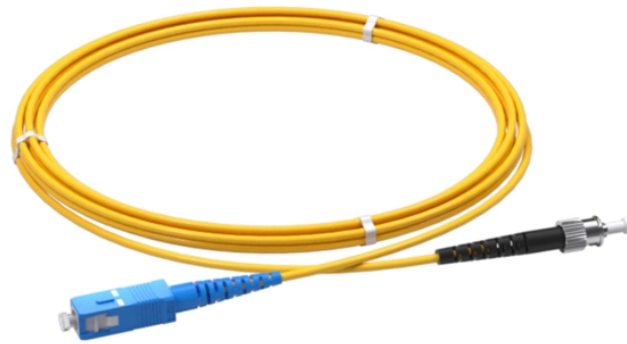

## KVM 8-way switcher

## KVM 8-way switcher

The ATEN CS18208 8-Port USB 3.0 4K HDMI KVM Switch can effectively access and control up to 8 HDMI computers from a single USB keyboard, USB mouse, and HDMI monitor console.

Connect up to 8 computers, including mouse, keyboard, printer, or USB drive. HDMI & EDID compatibility for up to 4K resolution at 30 Hz without image degradation. Quickly switch from one ...

User can easily switch among four 4K HDMI computers by hotkey or front panel buttons. The built-in HDCP and EDID engine on each HDMI port ensures the optimal and continuous display performance.

Search Newegg for 8 port kvm. Get fast shipping and top-rated customer service.