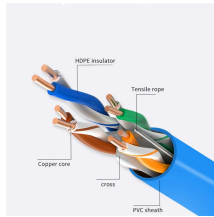

GDR Telecom Site Energy Systems

KVM Switcher 8-to-1

KVM Switcher 8-to-1

In the simplest terms, a KVM is a hardware hub of sorts, with switching smarts. Imagine you're using your work desktop, and you want to switch over to another computer for a lunch break.

It features KVM ports for 8 servers and can be cascaded to 2 levels to support up to 128 connections. Connecting to a server is made easier with the use of standard VGA cables. It provides a friendly ...

The CX Uno KVM Switch enables users to easily access up to 8 servers and computers over CATx cabling. Offers support for VGA and DisplayPort video targets with PS/2 or USB Keyboard & Mouse ...

This 8 port KVM switch VGA USB, model 801UK-L, is designed for 8 computers or servers to share one set of monitor, keyboard, mouse and printer. This KVM switch/switch is the newest version with 2in1 ...

Video, mouse and keyboard signal switching and manipulation of VGA output devices. MT-VIKI 801UK-L, this 8 port KVM switch allows 1 set of USB 2.0 Keyboard & Mouse & monitor to control 8 ...

The HDMI 2.1 KVM Switch includes complete connectivity: 8 × KVM Cables (HDMI+USB) for all PCs. Centrally manage 8 PCs with one keyboard, mouse, and a single 8K/4K display. Supports LAN port ...