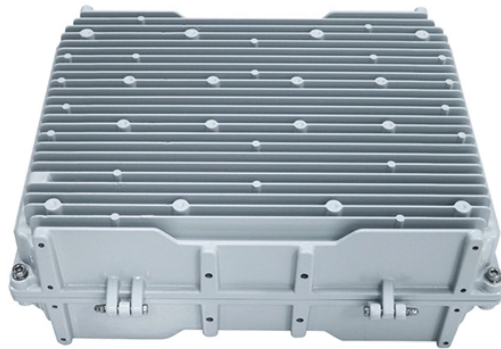

GDR Telecom Site Energy Systems

KVM Switcher 8-to-1

KVM Switcher 8-to-1

In the simplest terms, a KVM is a hardware hub of sorts, with switching smarts. Imagine you're using your work desktop, and you want to switch over to another computer for a lunch break.

It features KVM ports for 8 servers and can be cascaded to 2 levels to support up to 128 connections. Connecting to a server is made easier with the use of standard VGA cables. It provides a friendly ...

The CX Uno KVM Switch enables users to easily access up to 8 servers and computers over CATx cabling. Offers support for VGA and DisplayPort video targets with PS/2 or USB Keyboard & Mouse ...

This 8 port KVM switch VGA USB, model 801UK-L, is designed for 8 computers or servers to share one set of monitor, keyboard, mouse and printer. This KVM switch/switch is the newest version with 2in1 ...