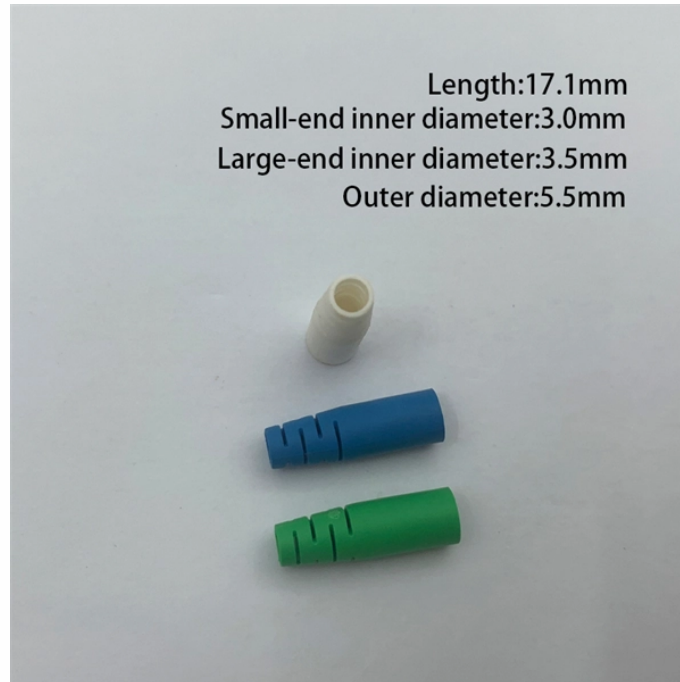

KVM Switcher with Extension